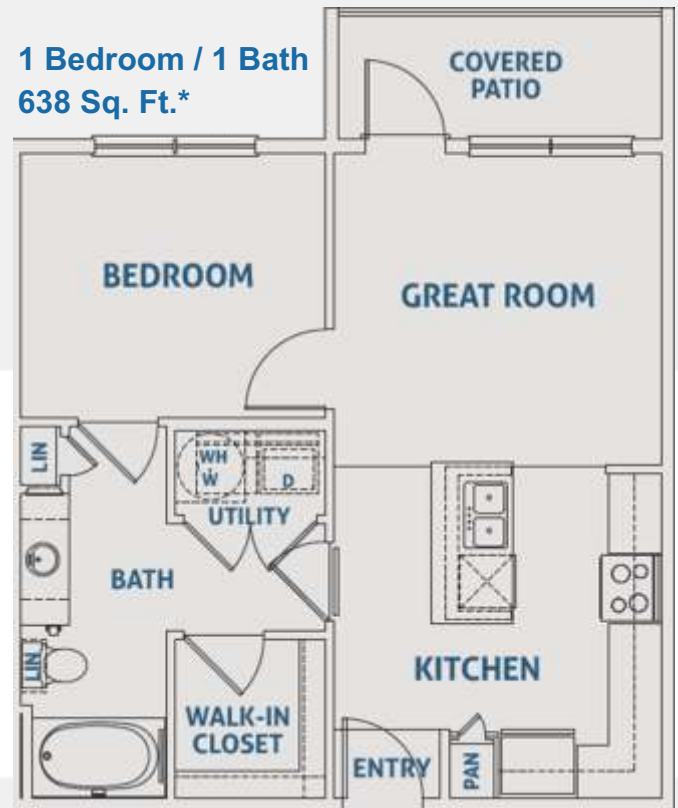

## FLOOR PLAN TYPES

- Studio / 1 Bath - 557-807 Sq. Ft.\*
- 2 Bdrm / 2 Bath - 925-1,056 Sq. Ft.\*
- 3 Bdrm / 2 Bath - 1,070 Sq. Ft.\*

\*Available in select homes

\*\* Restrictions may apply

3110 Cedar Plaza Lane, Dallas TX 75235

## FLOOR PLAN TYPES

[mvpapts.net](http://mvpapts.net)

**Studio / 1 Bath**  
557 Sq. Ft.\*

**1 Bedroom / 1 Bath**  
638 Sq. Ft.\*

**1 Bedroom / 1 Bath**  
715 Sq. Ft.\*

**1 Bedroom / 1 Bath 807 Sq. Ft.\***

3110 Cedar Plaza Lane, Dallas TX 75235